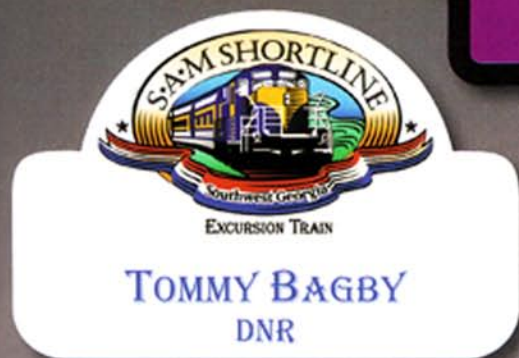

THE MESA BADGE

- New Product for 2007!
- Full Color Digital Graphics
- Up to 3 Lines of Personalization
- Custom Shape with No Die Charge
- 1/16" thick white plastic
- Stock pinback included

MSA 12

MSA 12

MSA 06

MSA 09

MSA 06

MSA 09

MSA 06

New!

ITEM#	Size	25	50	100	250	500	1000	2500
MSA 03	0-3 sq in	10.70	9.46	6.18	4.23	3.55	3.22	3.12
MSA 06	3-6 sq in	11.09	9.81	6.53	4.58	3.90	3.70	3.60
MSA 09	6-9 sq in	13.44	10.29	7.00	5.05	4.54	4.36	4.26
MSA 12	9-12 sq in	15.78	10.76	7.48	5.53	5.18	5.02	4.92

7A

4R **10**

SETUP: $65.00 (G) per order
COPY CHANGES: $28.00 (G) per change
PMS MATCHING: Exact color matching may not be possible.
WEIGHT: 4 lbs per 100 pieces
PRODUCTION TIME: 10 days up to 500 pieces