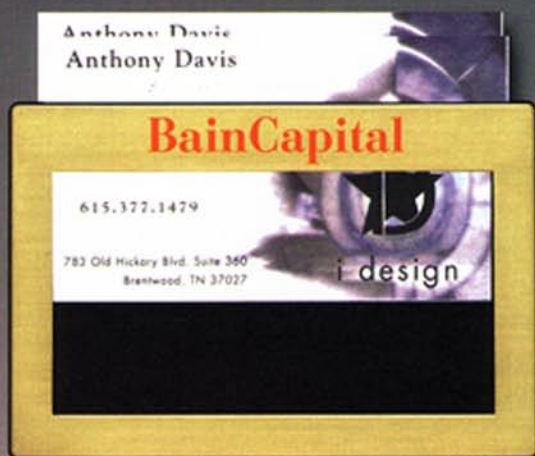

THE ATLANTA BADGE

- Screen Printed Plastic Window Badges
- Atlanta Classic Includes Molded Plastic with Safety Pin Backing
- Atlanta Vogue Includes Choice of White, Gold or Silver 2-Ply Plastic
- Atlanta Vogue Includes Stock Pinback Attachment
- Both Styles Include One Stock Imprint Color, Insert Sheets and Covers

ATV 05

ATC 07

ATV 07

ATV BC

HOLDS MULTIPLE BUSINESS CARDS FOR EASY ACCESS AT MEETINGS

THE ATLANTA CLASSIC

ITEM#	Size	25	50	100	250	500	1000	2500	5000	10000
ATC 05	1 1/2" x 2 5/8"	4.10	2.74	2.00	1.98	1.83	1.79	1.61	1.52	1.44
ATC 07	1 7/8" x 2 5/8"	4.24	2.86	2.10	2.06	1.94	1.85	1.73	1.61	1.52
COL NB	ADD'L COLOR	1.10	0.90	0.82	0.52	0.28	0.24	0.22	0.22	0.22